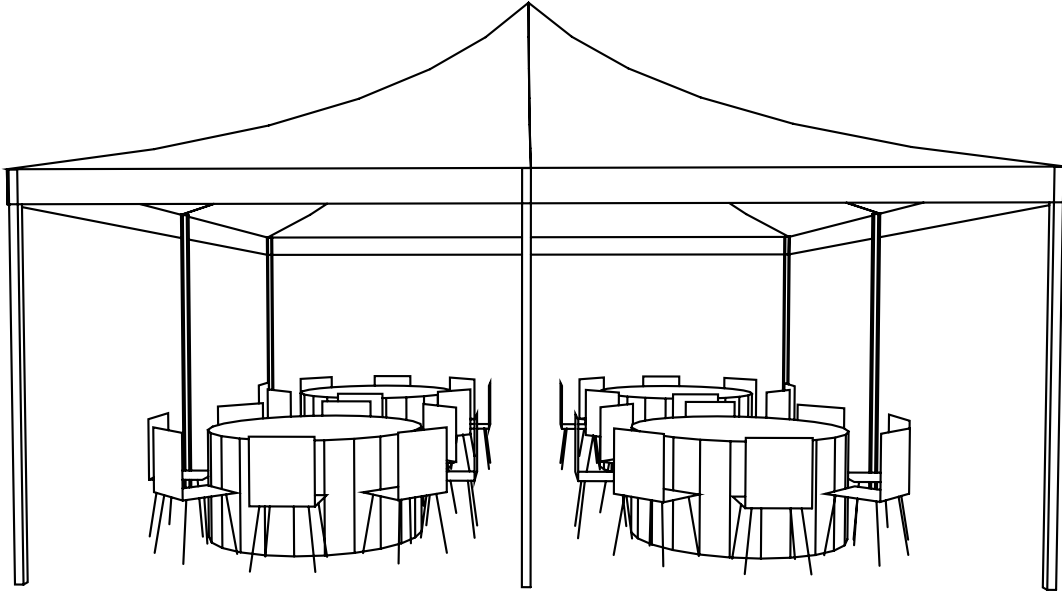

GENERAL RENTAL

Party and Special Events Rental

1120 N. Greenbay Road * Racine, Wisconsin 53406 * (262)886-6805 * Fax(262)886-6807

20X20

4-60" RDS

32- CHAIRS

Feet

Web Site: www.genrental.com